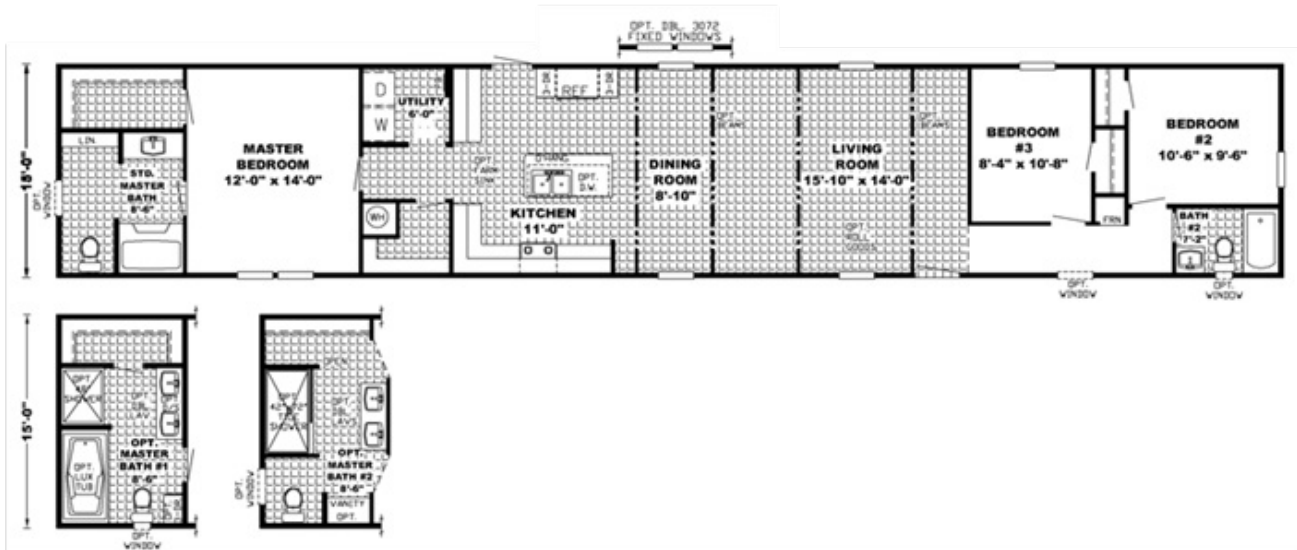

THE ASHFORD PRF16863B

THE ASHFORD PRF16863B

Model number: 41PRF16863BH17

3 beds • 2 baths • 1376 sq.ft. • 16' width • 86' depth

Our home building facilities invest in continuous product and process improvements. Plans, dimensions, features, materials, specifications and availability are subject to change without notice or obligation. Renderings and floor plans are representative likenesses of our homes and may differ from the actual homes. We invite you to tour a Home Center near you and inspect the highest value in quality housing available or call (985) 872-2850 to speak with a Home Consultant. Copyright 2017, CMH. All rights reserved.