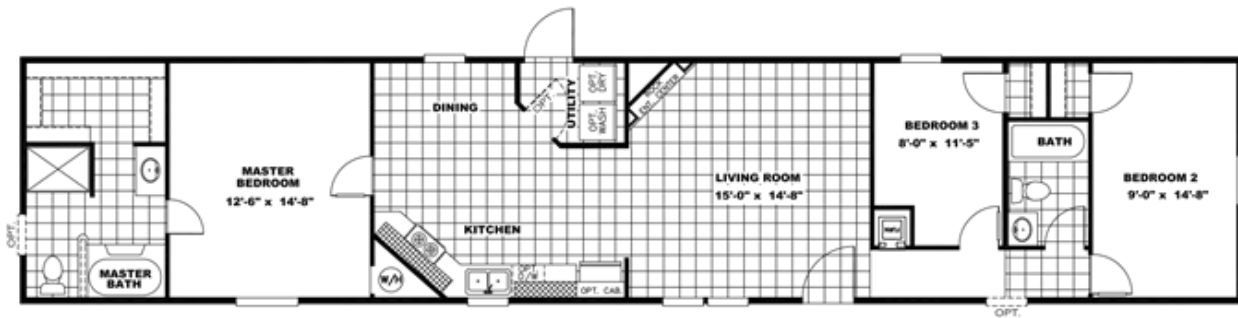

# THE TV HOUSE

Model number: 37FAC16763EH17

3 beds • 2 baths • 1216 sq.ft. • 16' width • 76' depth

Our home building facilities invest in continuous product and process improvements. Plans, dimensions, features, materials, specifications and availability are subject to change without notice or obligation. Renderings and floor plans are representative likenesses of our homes and may differ from the actual homes. We invite you to tour a Home Center near you and inspect the highest value in quality housing available or call (985) 872-2850 to speak with a Home Consultant. Copyright 2017, CMH. All rights reserved.