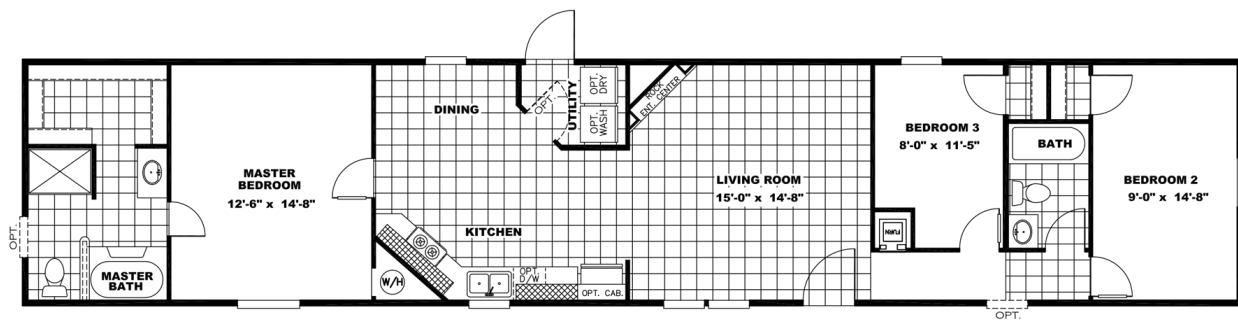

## THE TV HOUSE Model number: 37FAC16763EH17

**3 beds • 2 baths • 1216 sq.ft. • 16' width • 76' depth**

Our home building facilities invest in continuous product and process improvements. Plans, dimensions, features, materials, specifications and availability are subject to change without notice or obligation. Renderings and floor plans are representative likenesses of our homes and may differ from the actual homes. We invite you to tour a Home Center near you and inspect the highest value in quality housing available or call (985) 872-2850 to speak with a Home Consultant. Copyright 2017, CMH. All rights reserved.