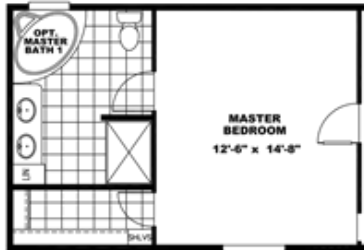

# THE TV HOUSE

Model number: 37FAC16763EH17

3 beds • 2 baths • 1216 sq.ft. • 16' width • 76' depth

Our home building facilities invest in continuous product and process improvements. Plans, dimensions, features, materials, specifications and availability are subject to change without notice or obligation. Renderings and floor plans are representative likenesses of our homes and may differ from the actual homes. We invite you to tour a Home Center near you and inspect the highest value in quality housing available or call (985) 872-2850 to speak with a Home Consultant. Copyright 2017, CMH. All rights reserved.