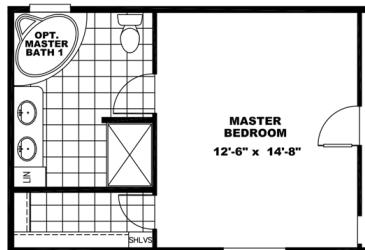

## THE TV HOUSE Model number: 37FAC16763EH17

**3 beds • 2 baths • 1216 sq.ft. • 16' width • 76' depth**

Our home building facilities invest in continuous product and process improvements. Plans, dimensions, features, materials, specifications and availability are subject to change without notice or obligation. Renderings and floor plans are representative likenesses of our homes and may differ from the actual homes. We invite you to tour a Home Center near you and inspect the highest value in quality housing available or call (985) 872-2850 to speak with a Home Consultant. Copyright 2017, CMH. All rights reserved.