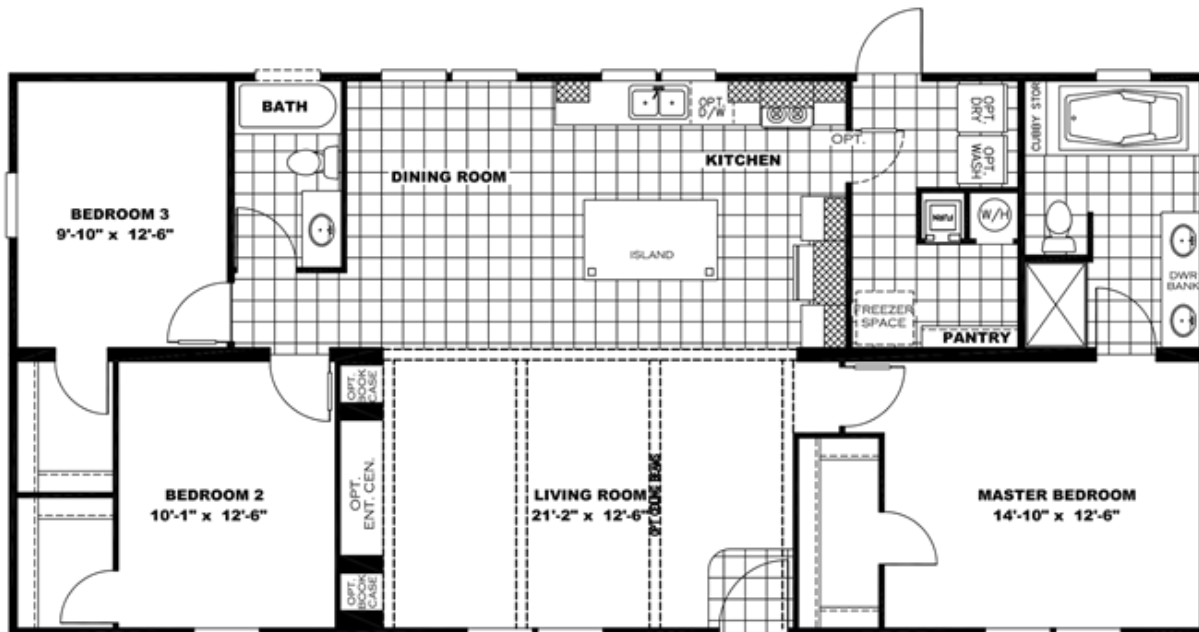

NUMBER ONE

Model number: 37FAC28563AH

3 beds • 2 baths • 1568 sq.ft. • 28' width • 56' depth

Our home building facilities invest in continuous product and process improvements. Plans, dimensions, features, materials, specifications and availability are subject to change without notice or obligation. Renderings and floor plans are representative likenesses of our homes and may differ from the actual homes. We invite you to tour a Home Center near you and inspect the highest value in quality housing available or call (985) 872-2850 to speak with a Home Consultant. Copyright 2017, CMH. All rights reserved.